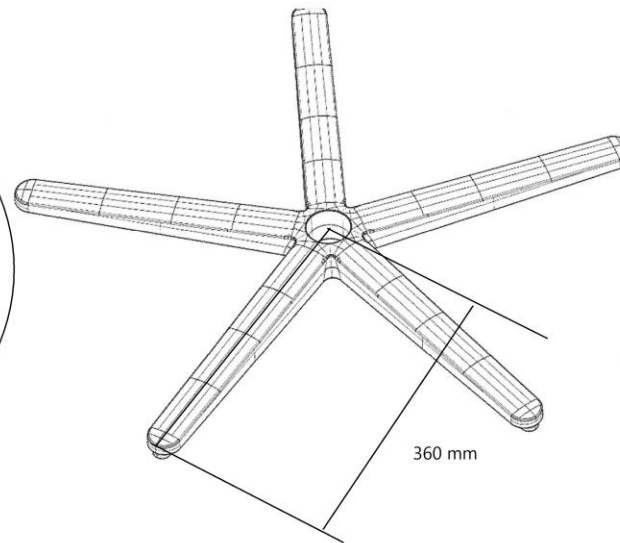

diam.720 mm

360 mm

taper 50 mm 1°26'162

48 mm

Seating components srl - Via 1 Maggio TRaversa 1 no. 14-16 Ospitaletto Brescia Italy